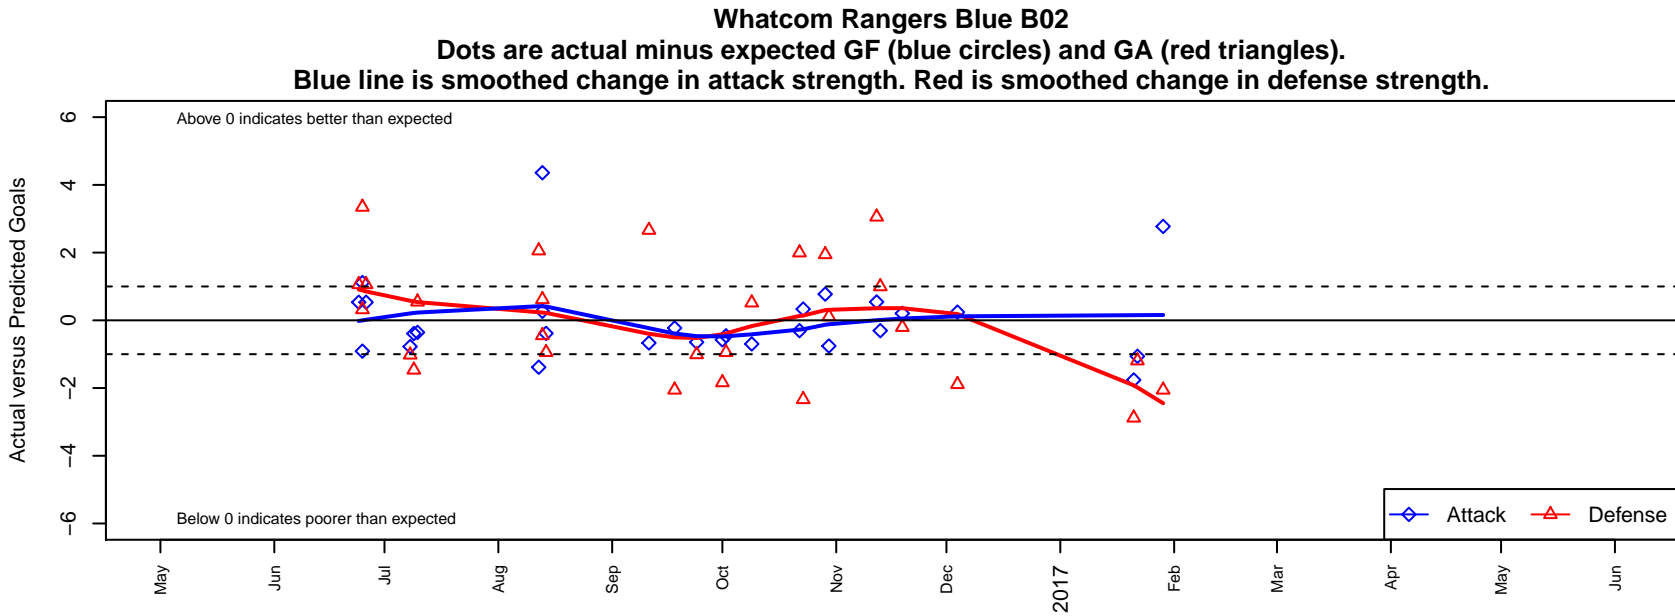

**attack and defense variance (black dot)
relative to other teams
and top 10 in region**

**attack and defense rating
relative to others at age
and all opponents in last 13 months**

Whatcom Rangers Blue B02

Whatcom FC Rangers
Bellingham, WA
B02 total strength=1124
attack=3.97 defense=2.37
fall league = RCL B02 Div 3

alt names used:
46 WFC Rangers BU15 Blue
23 Whatcom FC Rangers B02 Blue
Whatcom FC Rangers – BU02 Blue
WFC Rangers B02 Blue
Whatcom FC Rangers – BU02 Blue

Venues played:
2016 Baker Blast U15
2016 Seattle United Cup BU15 Gold
2016 Pacific Coast Challenge COPA U15
2016 RCL B02 Div 3
2016 WYS Presidents Cup B02 Division 2