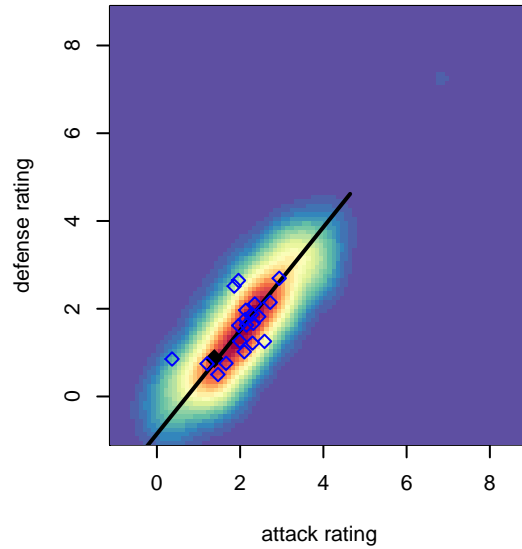

**attack and defense rating
relative to others at age
and all opponents in last 13 months**