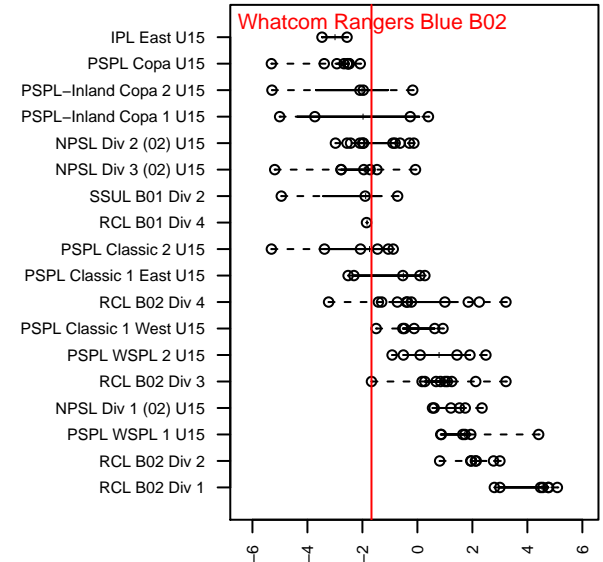

**attack and defense rating
relative to others at age
and all opponents in last 13 months**