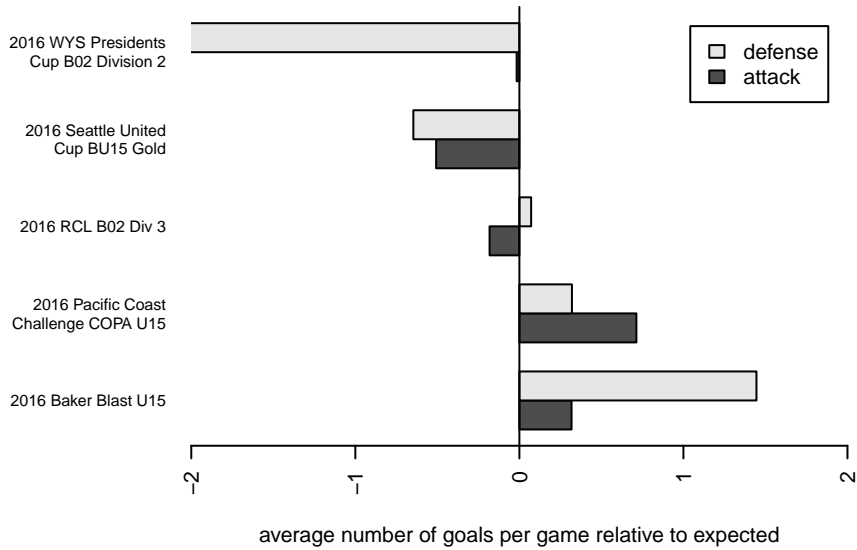

Performance relative to 13 month average